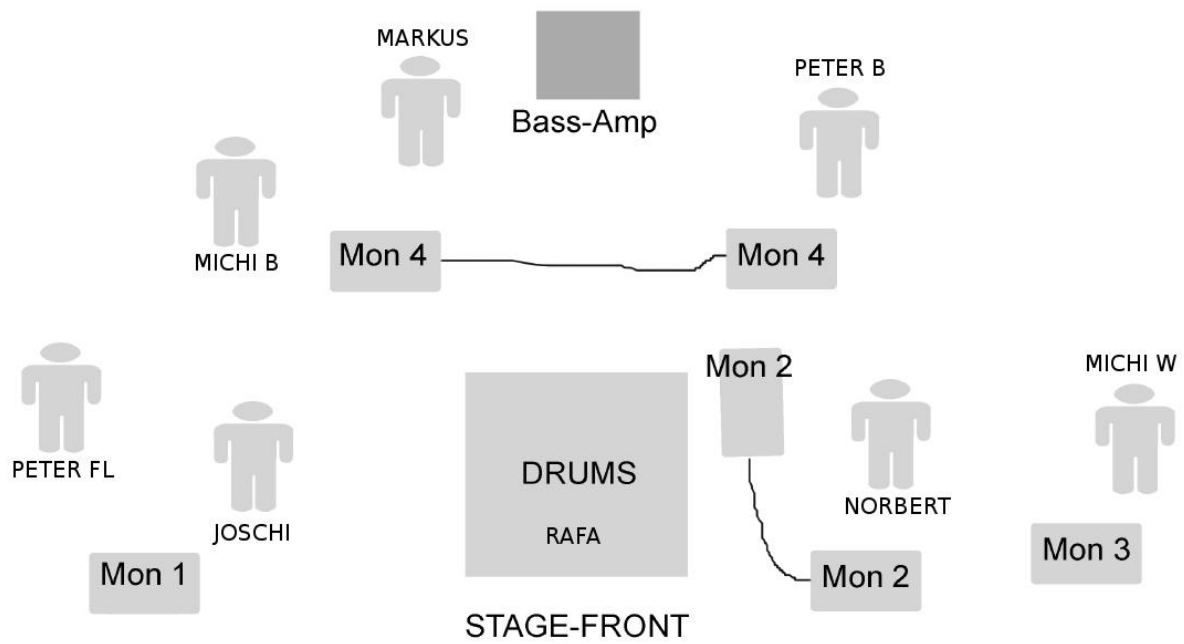

Stage Rider

REVELLING CROOKS

Stand: 10/2016

I. BESETZUNG:

RAFA: Schlagzeug, Main Vocals
JOSCHI: Banjo, Mandoline, Gitarre 1, Vocals
NORBERT: Akkordeon, Vocals
MICHI W: Gitarre 2, Vocals
MARKUS: Gitarre 3, Vocals
PETER FL: Flöte, Whistle, Trompete, Vocals
MICHI B: Trompete
PETER B: Bass

II. KANÄLE/SPUREN:

1	KICK	
2	SNARE	
3	HH	
4	OH1	
5	OH2	
6	BASS (PETER B)	DI-BOX
7	BANJO (JOSCHI)	EIGENES MIC
8	MANDOLINE (JOSCHI)	DI-BOX
9	GITARRE1 (JOSCHI)	DI-BOX
10	GITARRE 2 (MICHI)	DI-BOX
11	AKKORDEON (NORBERT)	DI-BOX
12	GITARRE 3 (MARKUS)	DI-BOX
13	VOC 1 (RAFA)	
14	VOC 2 (JOSCHI)	
15	VOC 3 (NORBERT)	
16	VOC 4 (MICHI W)	
17	VOC 5 (MARKUS)	
19	VOC 7 (PETER FL)	= VOC + TIN WHISTLE + FLÖTE + TROMPETE
20	MIC 8 (MICHI B)	= TROMPETE

III. AUFSTELLUNG BÜHNE:

Ansprechpartner: Markus Drescher. Mobil: 0176 / 80 24 57 31